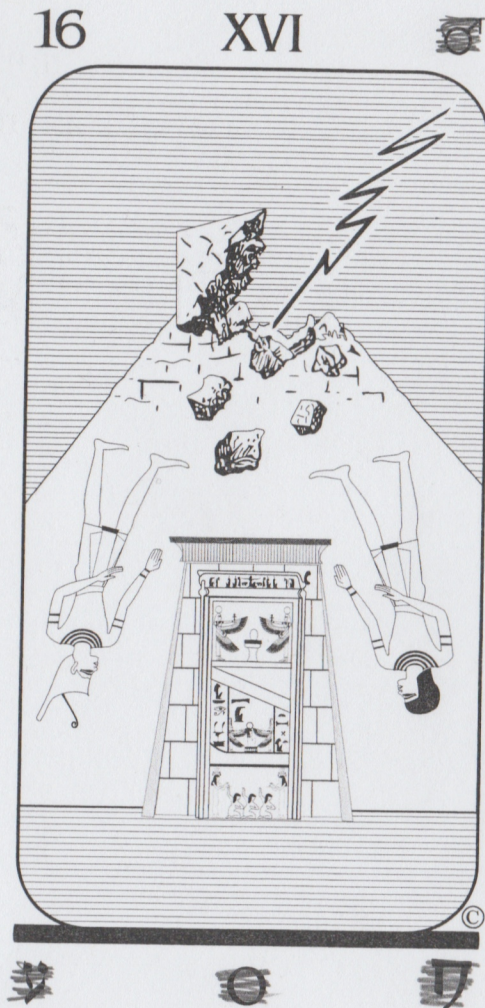

FROM "THE SACRED TAROT" BY C.C. ZAIN
The Lightning

LawOfOneStudy.com

Book 4

ARCANUM 16

CARD 16

POTENTIATOR OF THE SPIRIT
LIGHTNING STRUCK TOWER

p 27 (pdf 26)

REFINED FROM (15)